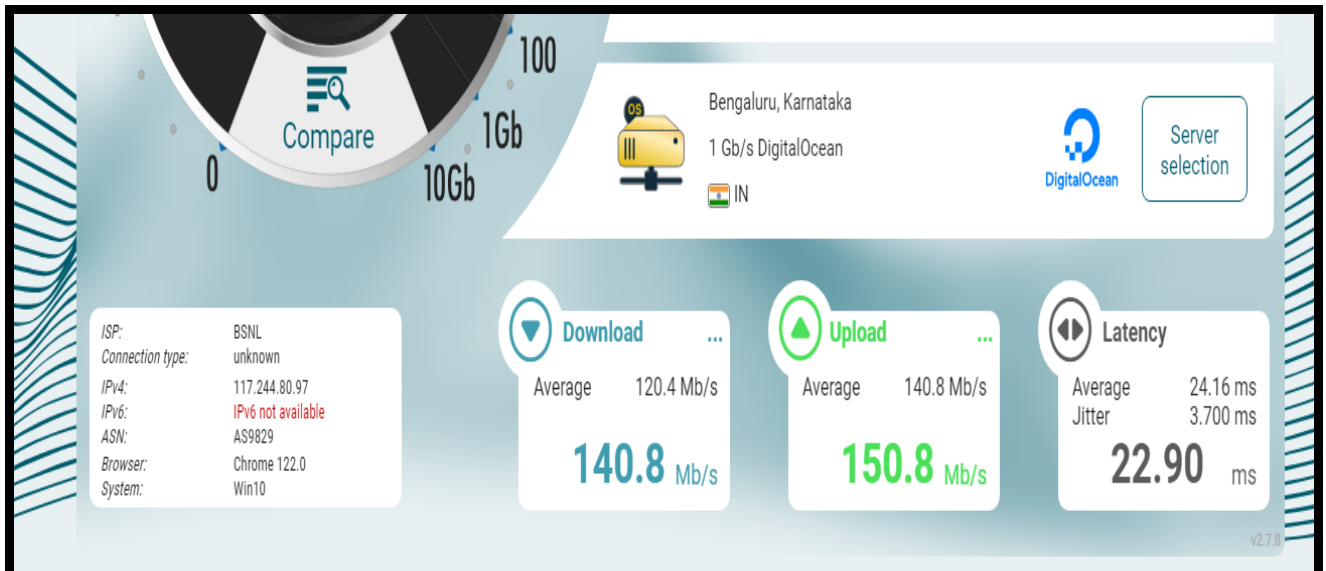

SINGLE BSNL LEASED LINE BANDWIDTH CONNECTION

Bandwidth – 150 Mbps ILL Circuit

Speed Test snap shot